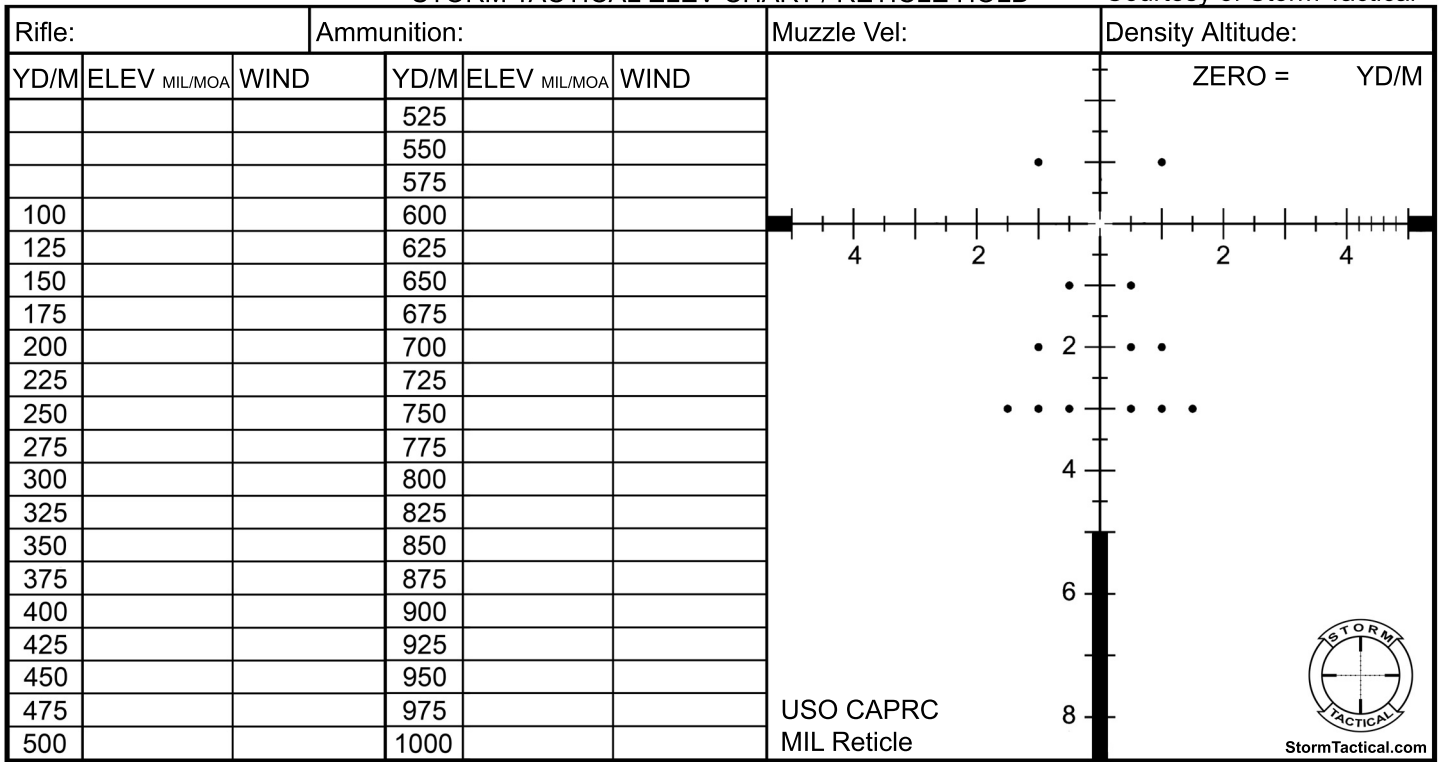

STORM TACTICAL ELEV CHART / RETICLE HOLD

Courtesy of Storm Tactical

STORM TACTICAL ELEV CHART / RETICLE HOLD

Courtesy of Storm Tactical